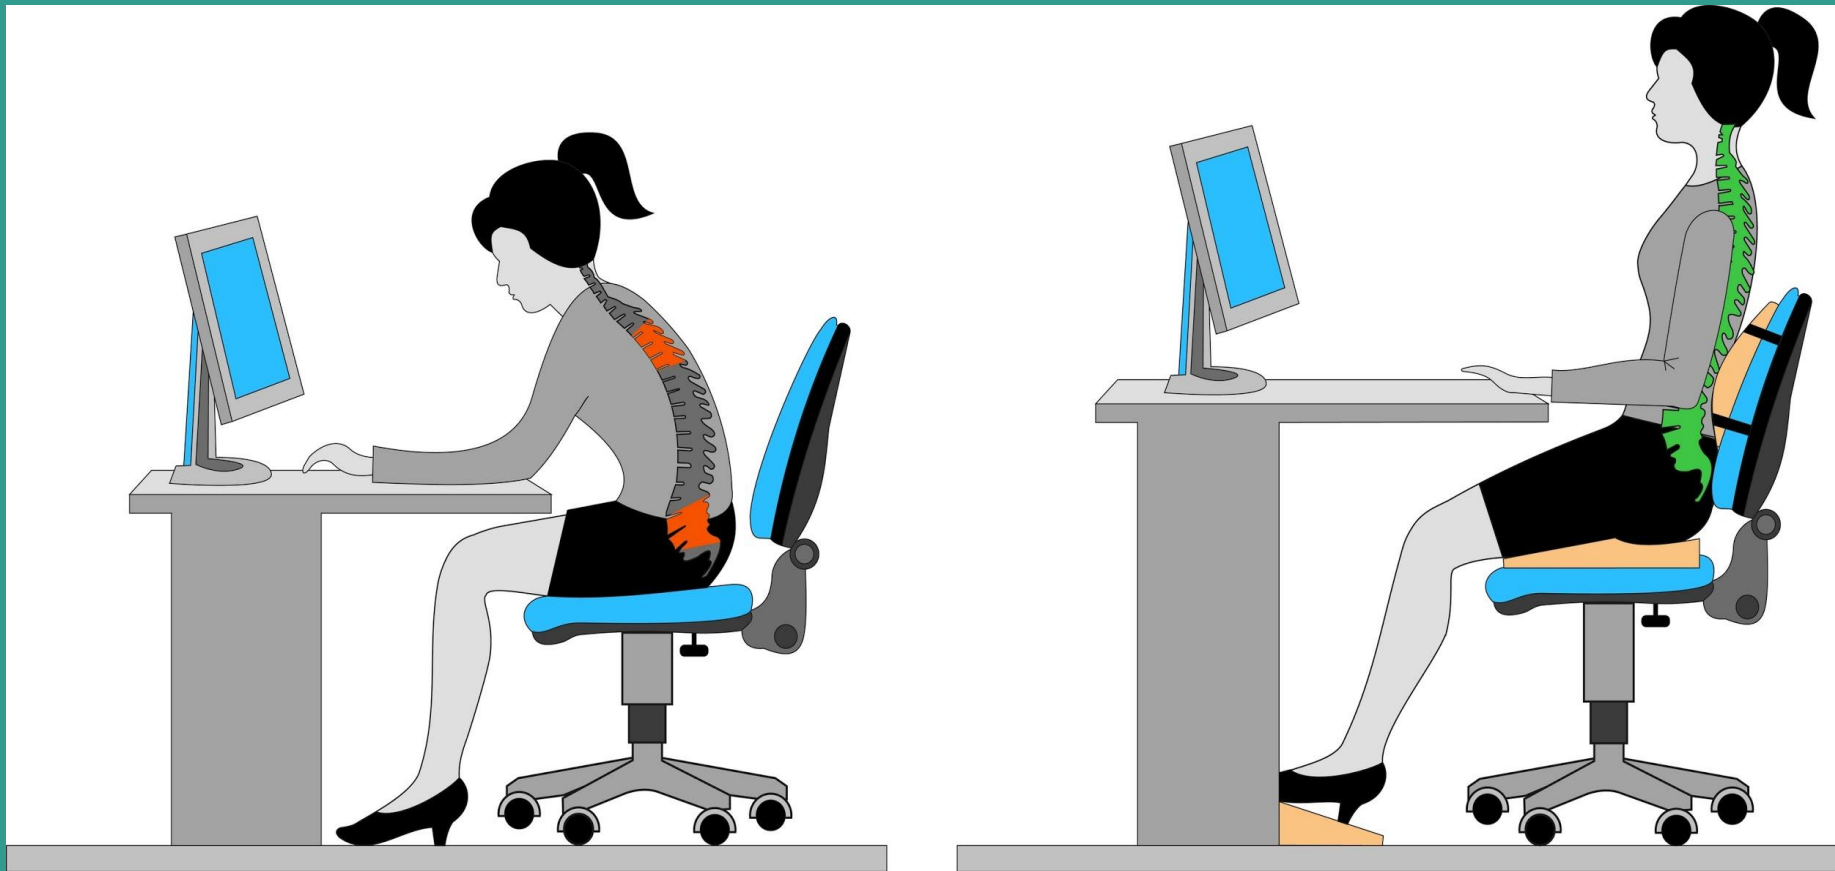

USlouch CC Lab Final

Niamh Parsley

The iPosture uses advanced circuit technology

First Prototype

UStouch

Future Directions

Total Health Monitor

Pulse