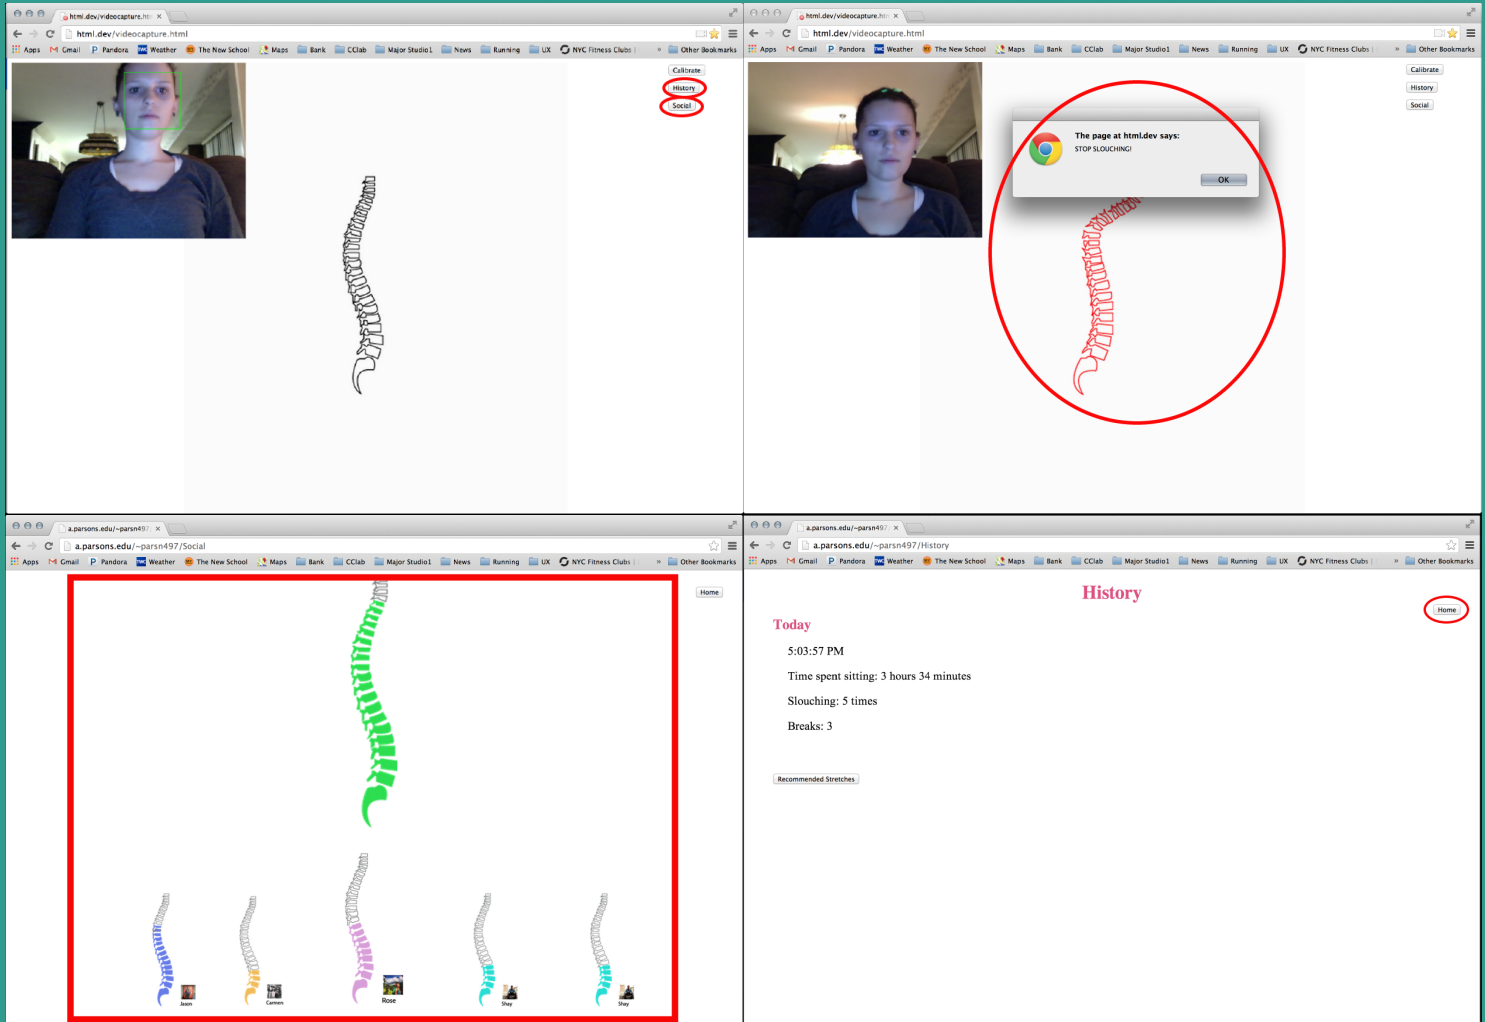

USlouch CC Lab Final

Niamh Parsley

The iPosture uses advanced circuit technology

First Prototype

UStouch

Future Directions

Total Health Monitor

Pulse