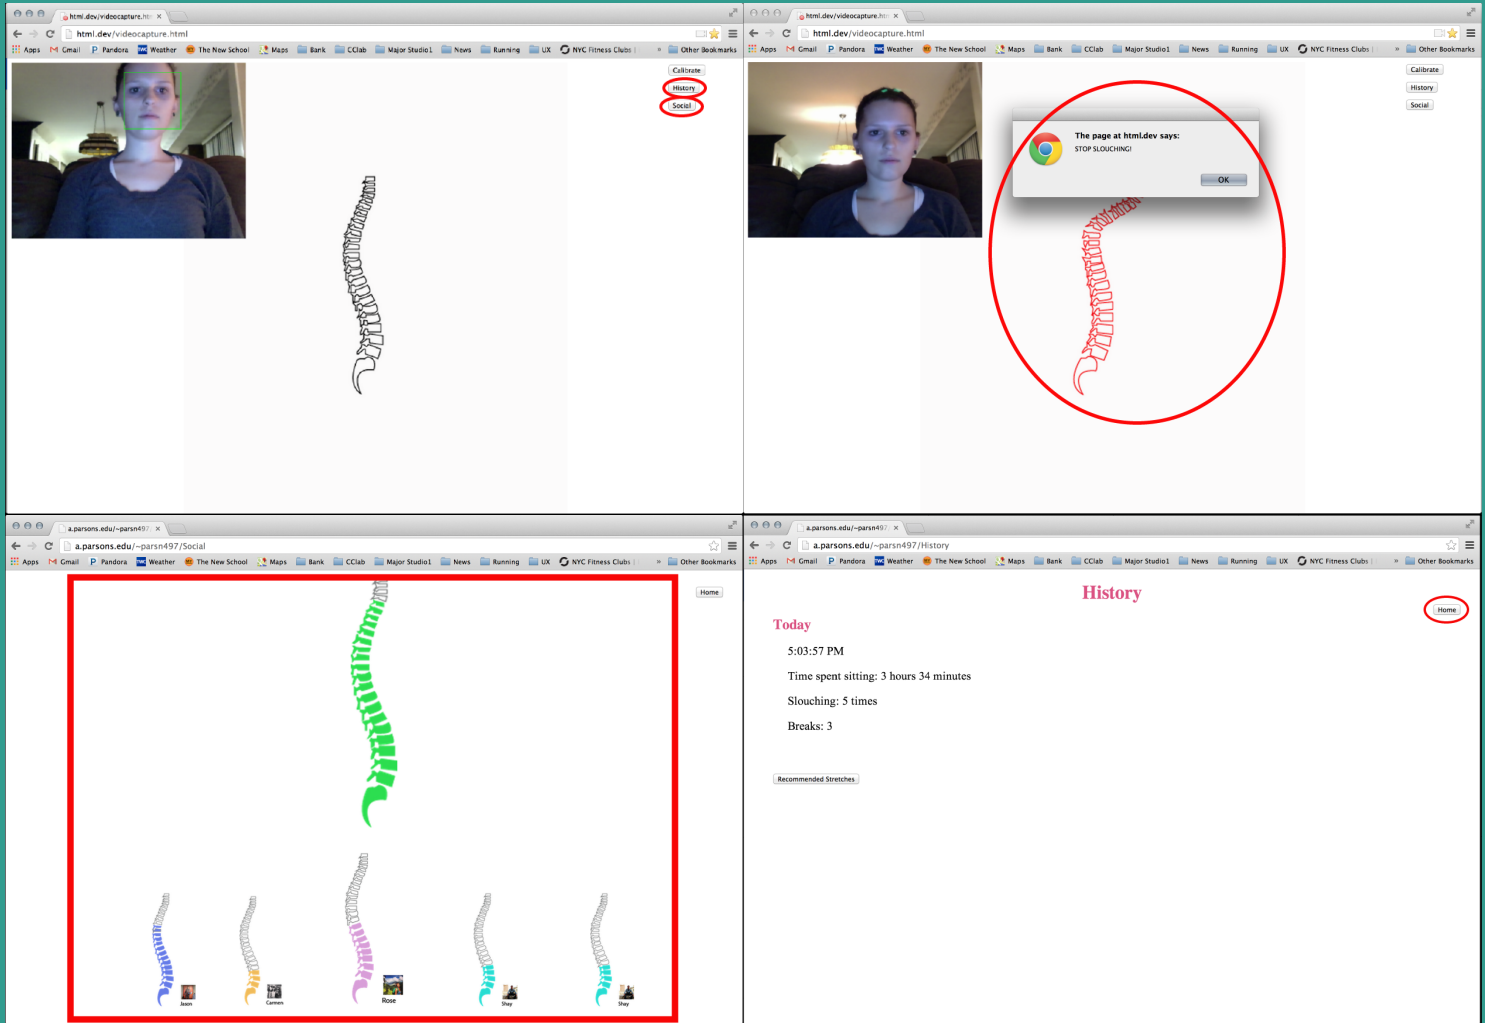

# USlouch CC Lab Final

*Niamh Parsley*

The iPosture uses advanced circuit technology

# First Prototype

UStouch

# Future Directions

Total Health Monitor

Pulse

Temperature

Eyesight

Hearing

*Thank you*

Niamh Parsley  
USlouch