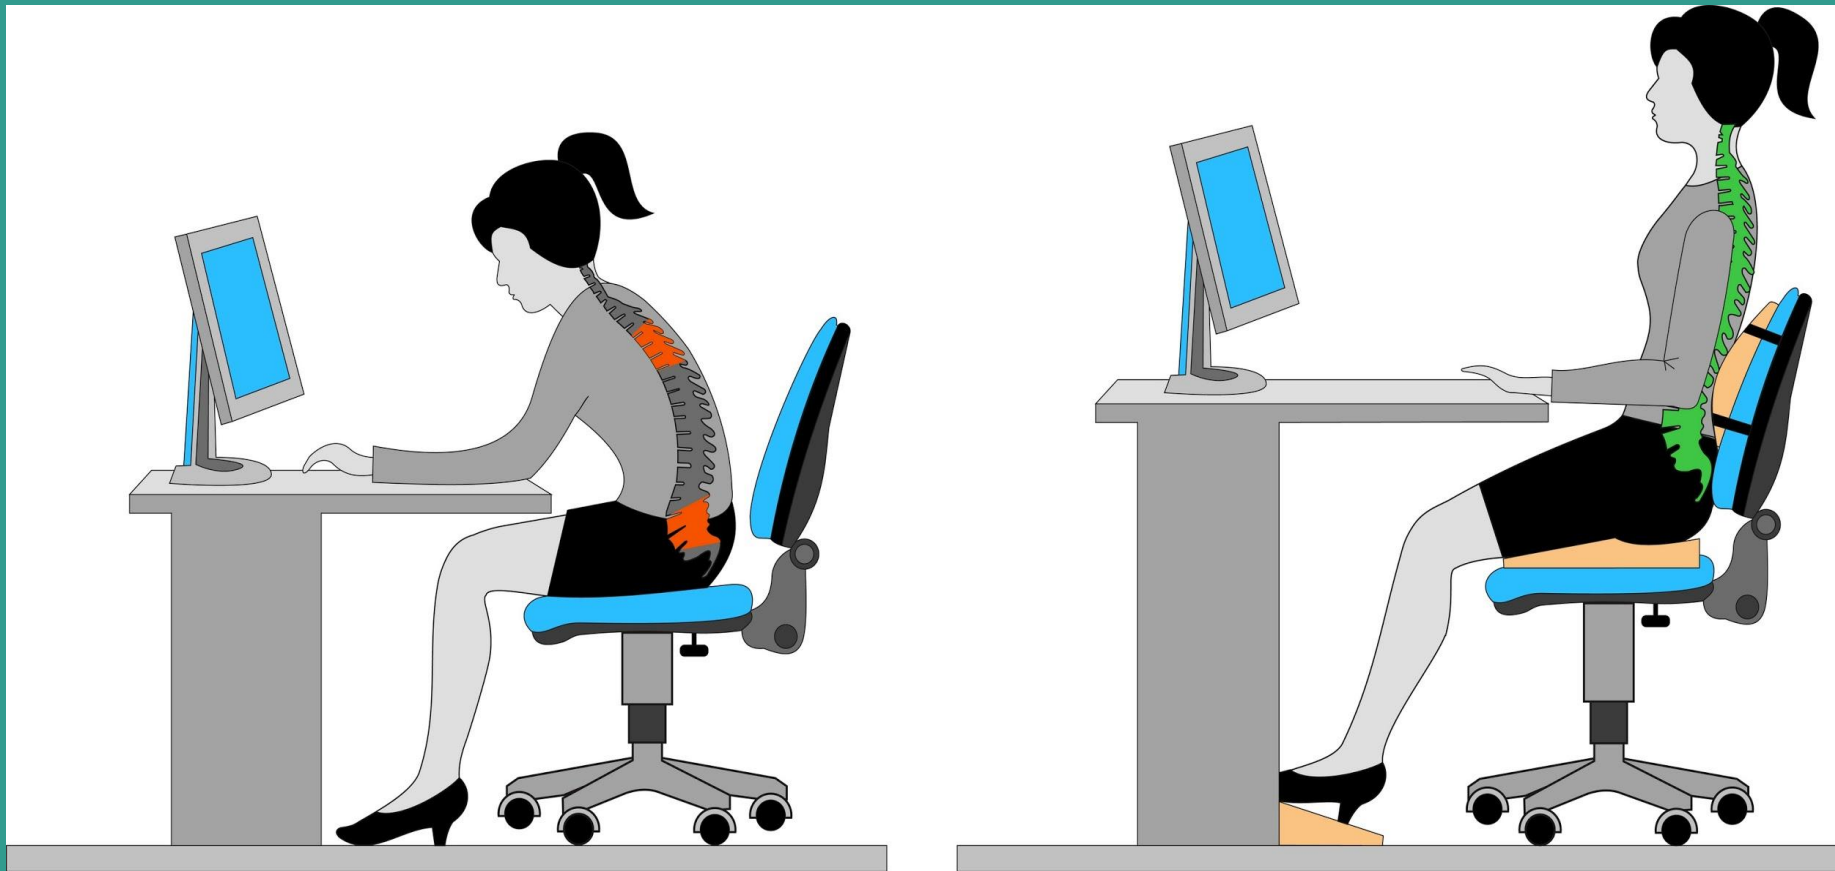

# USlouch CC Lab Final

*Niamh Parsley*

The iPosture uses advanced circuit technology